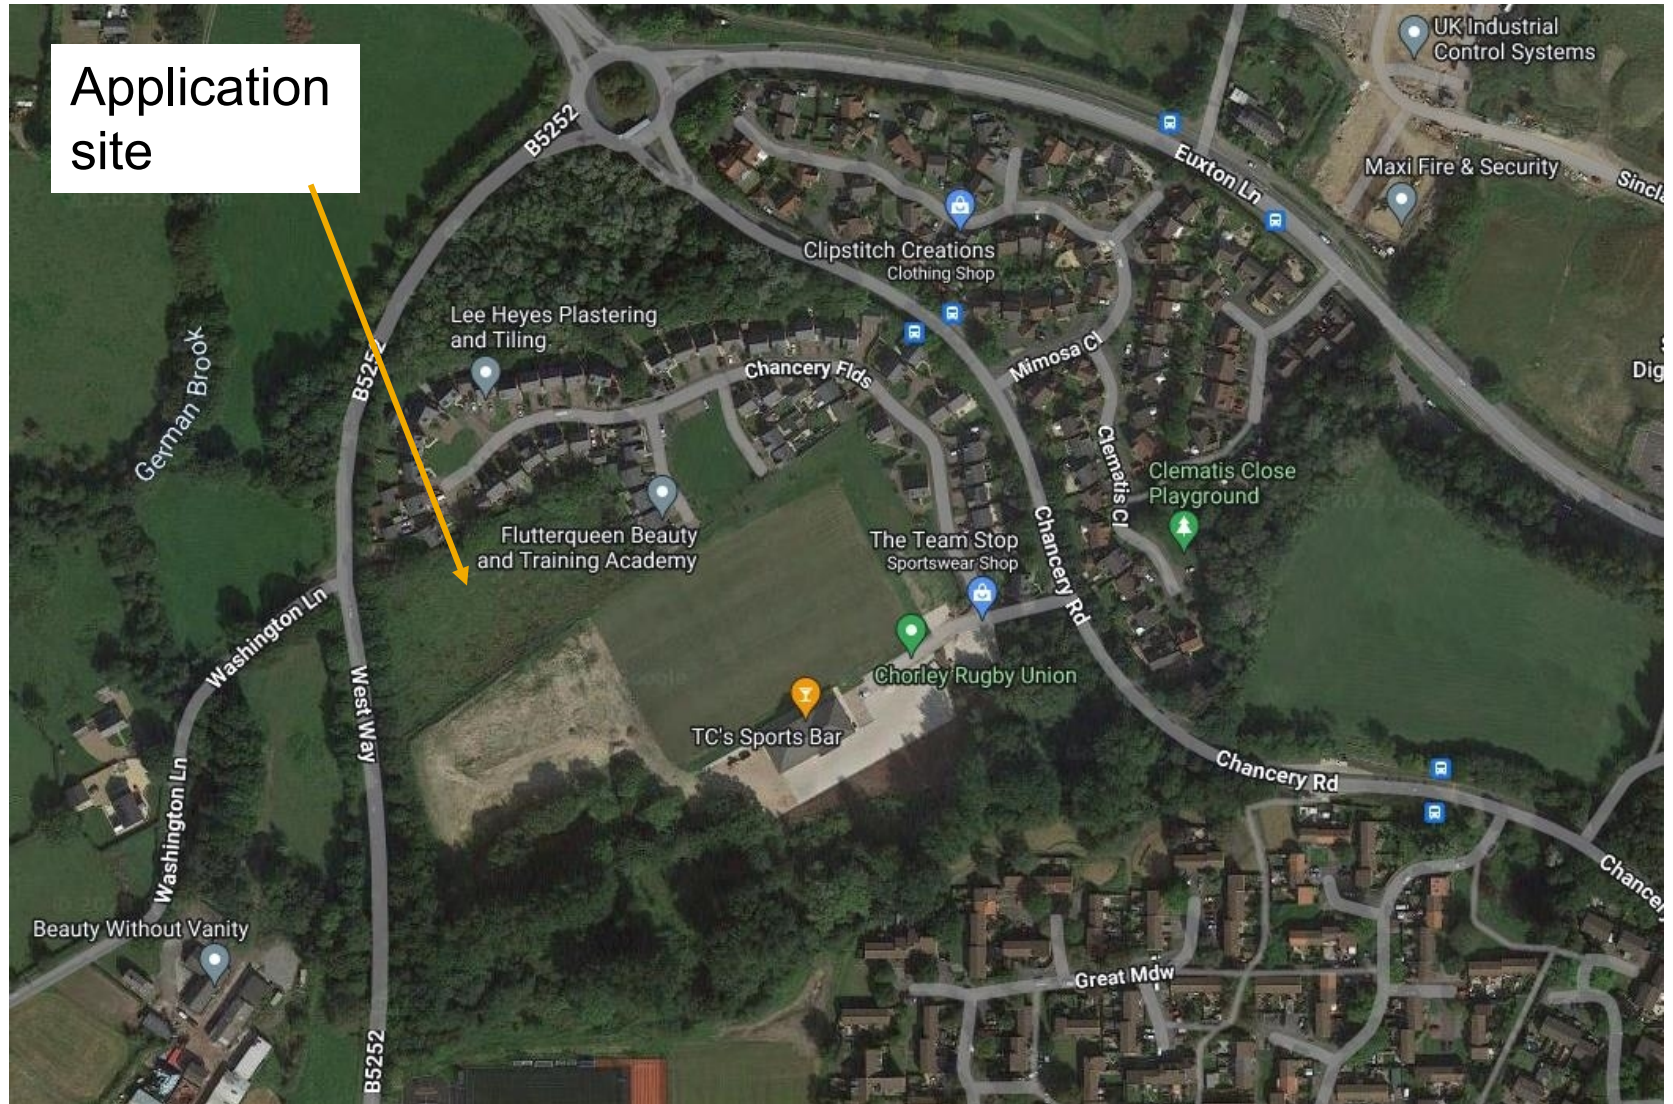

Chorley
Council

Planning
Committee Meeting

05 December 2023

Item 3c

23/00530/OUTMAJ

Chorley Rugby Union Club, Chancery Road
Astley Village, Chorley

Outline application for the erection of up to 16 no.
dwellings, with all matters reserved except for
access

Location plan

Aerial photo

Site of proposed access

Application site

Rugby Club entrance

West Way adjacent to the site

Adjacent housing at Chancery Fields