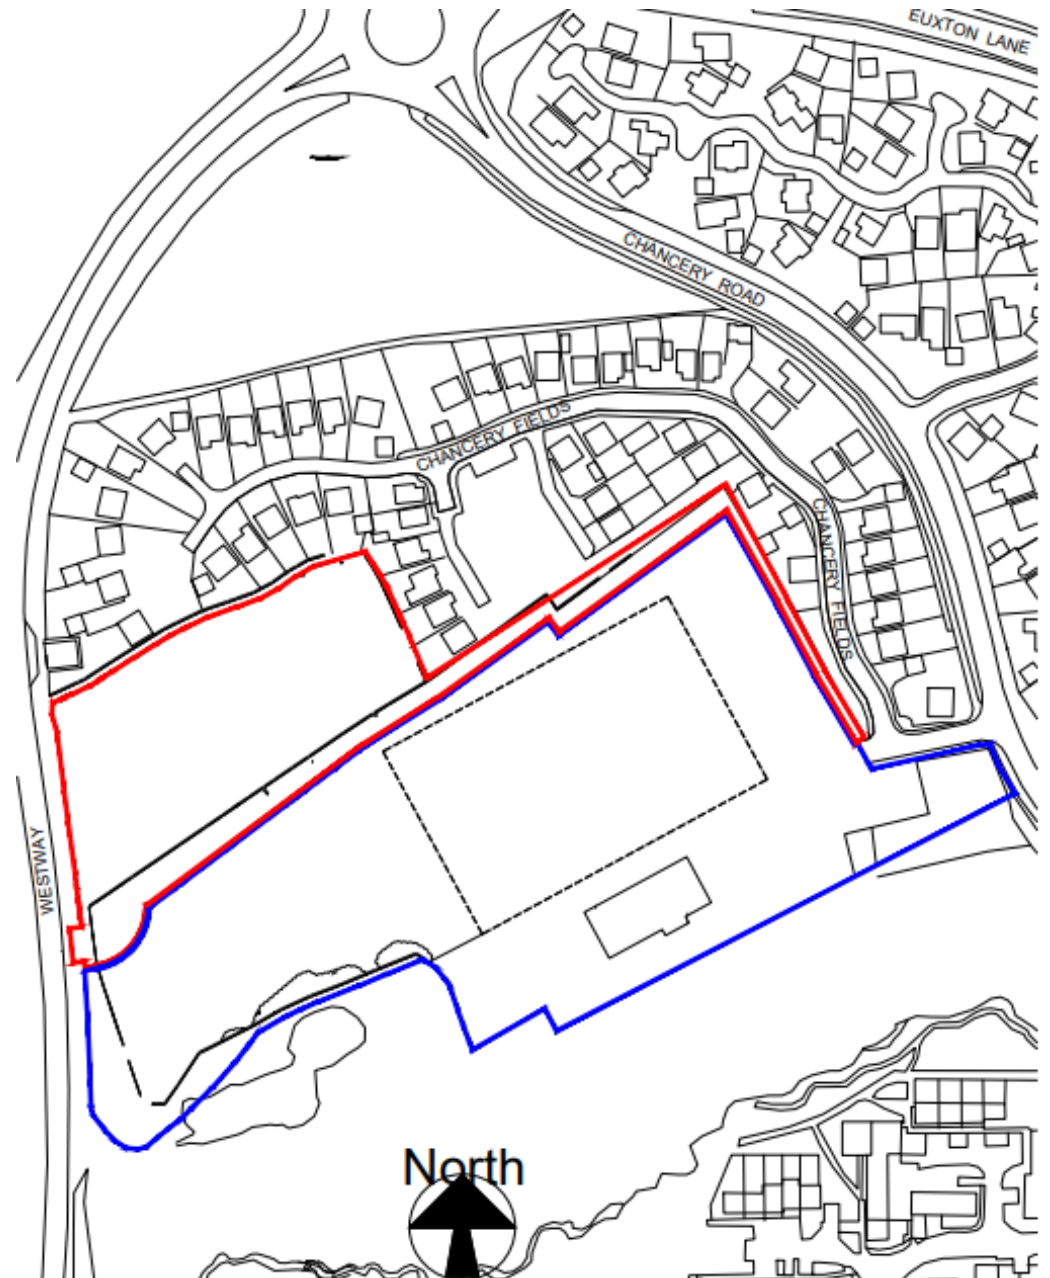

Chorley
Council

Planning
Committee Meeting

05 December 2023

Item 3c

23/00530/OUTMAJ

Chorley Rugby Union Club, Chancery Road
Astley Village, Chorley

Outline application for the erection of up to 16 no.
dwellings, with all matters reserved except for
access

Location plan

Aerial photo

Site of proposed access

Application site

Rugby Club entrance

West Way adjacent to the site

Adjacent housing at Chancery Fields